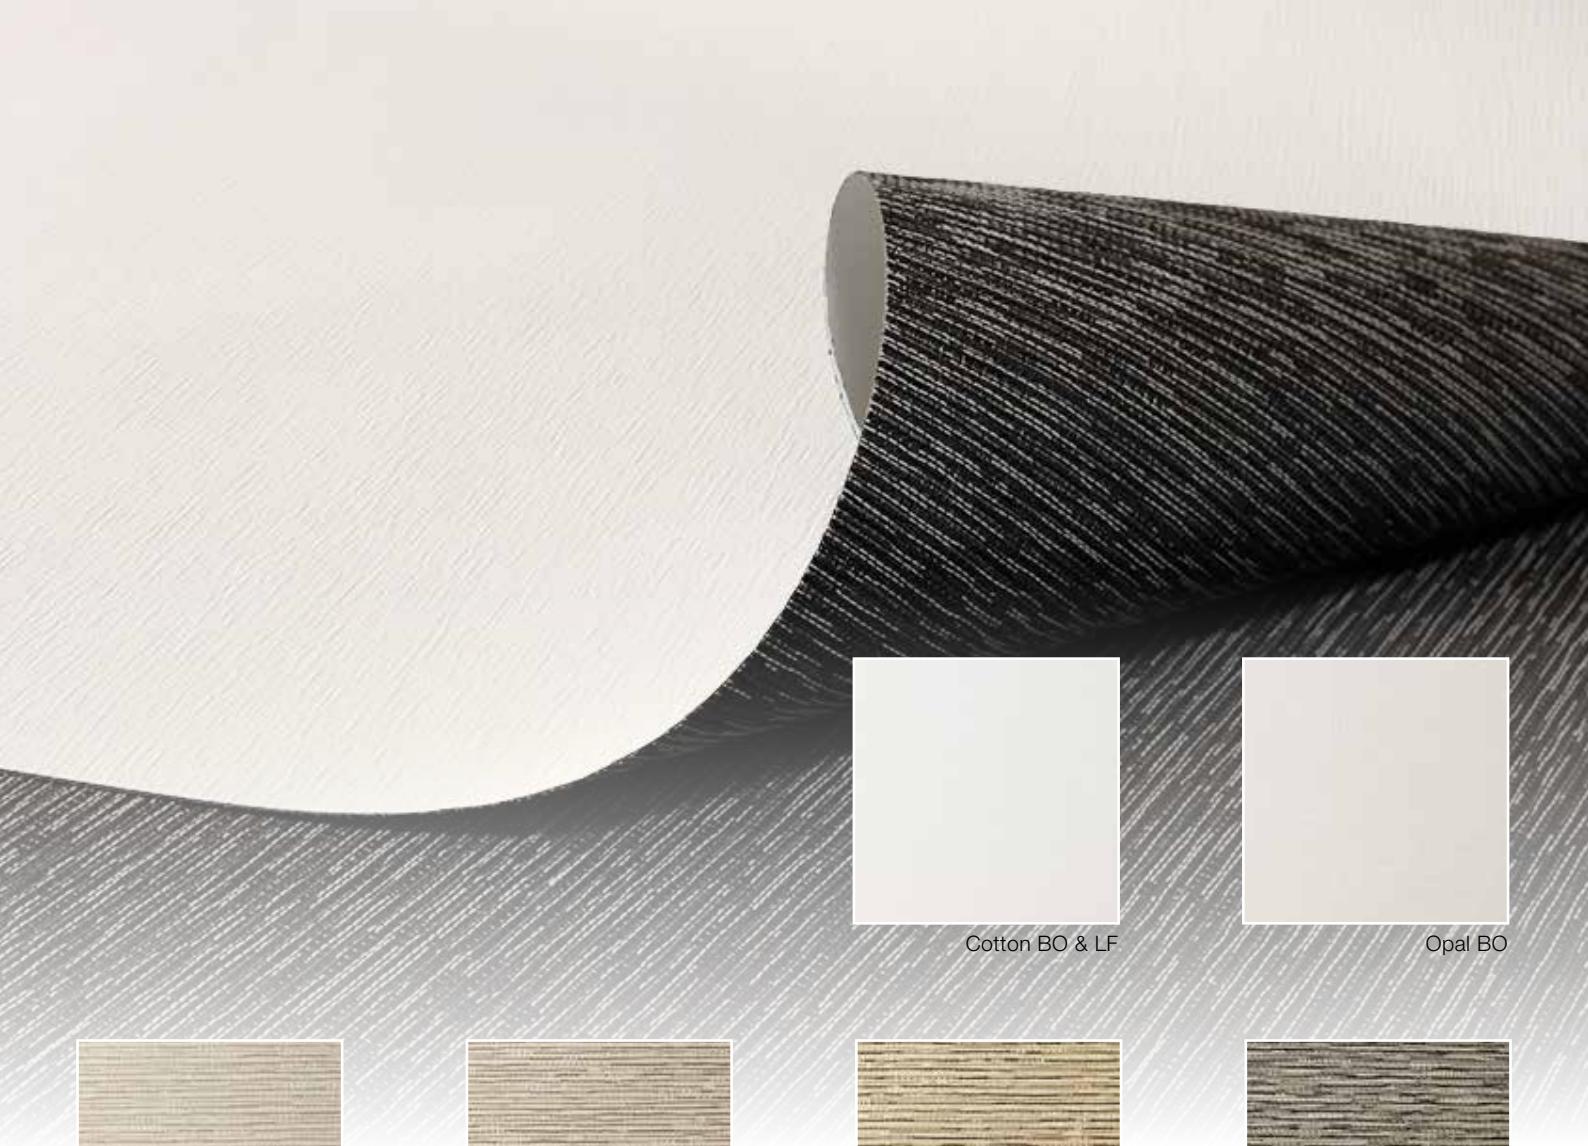

Colours may vary slightly from the swatch or digital sample.
All variations are within industry standards.

Holland

Panel

Mantra

Maximum Blind Width 3020mm

Blinds by Boronia

Cotton BO & LF

Opal BO